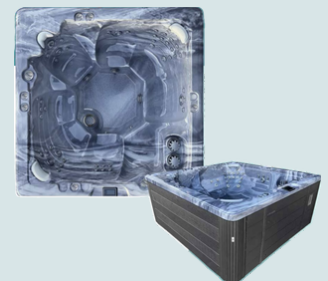

853B

Optional Features
• InStream
• InTouch2

Measurements: 92" X 92" X 39" (53) OVO Jets
Gallons: 425
K.1000 Digital Topside
(4) Fountains
LED Lighting
Comfortable Headrests
Choice of Acrylic and Skirt Color
220 volt (2) x 6 BHP
Dry Weight 625 lbs. - Filled Weight 3,426 lbs.