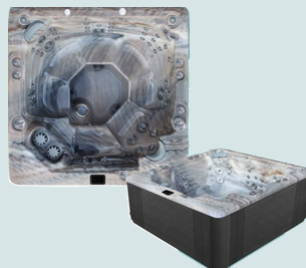

753B

Optional Features
• InStream
• InTouch2

Measurements: 83" X 83" X 36" (53) OVO Jets
Gallons: 350
K.1000 Digital Topside
(4) Fountains
LED Lighting
Comfortable Headrests
Choice of Acrylic and Skirt Color
220 volt (2) x 6 BHP
Dry Weight 675 lbs. - Filled Weight 3,595 lbs.