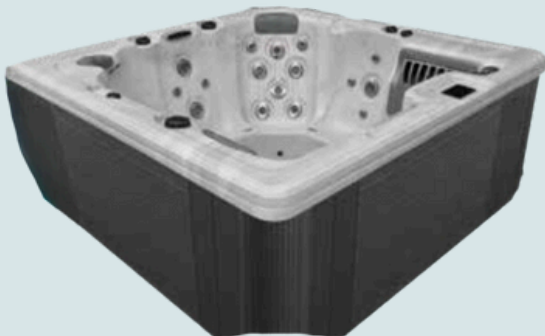

STERLING SERIES +

The Sterling Series+ is even more soothing relaxation. Our Sterling Series Spas+ is a deeper (39") version for the most discerning spa owners crave. The Sterling Series Spas + will bring a sense of beauty to your backyard and sense of serenity to your life.